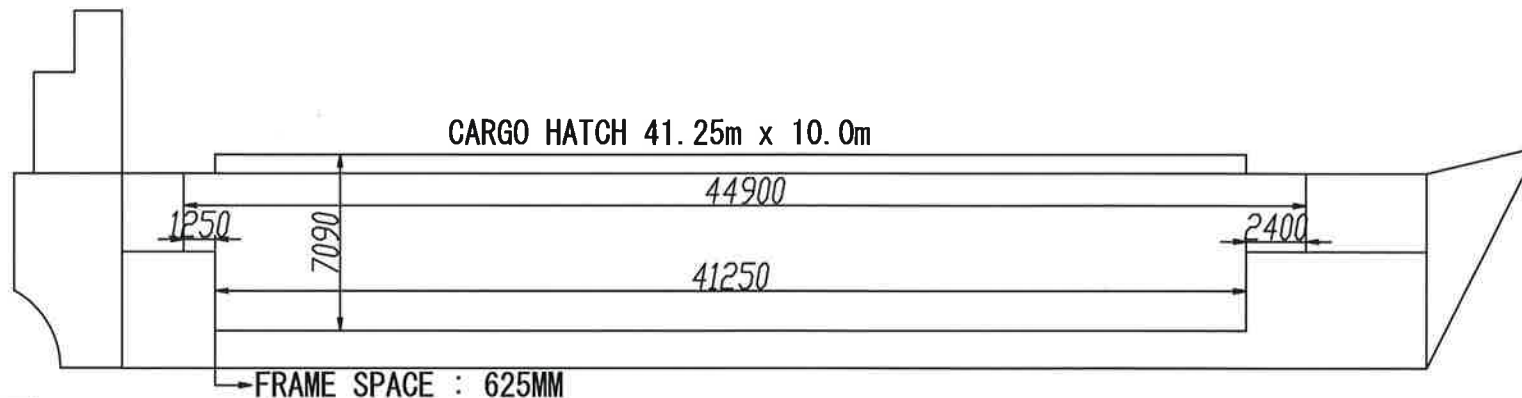

# MV. OCEAN LUCK

PRINCIPAL PARTICULAR	
LOA	79.95M
B(mid)	13.00M
D(mid)UPP	7.80M
DRAFT	5.65M
G/T	1,720T
N/T	854T
D/W	2,800T
G. CAPA	3,386M3
B. CAPA	3,331M3

BOTTOM

MID SECTION