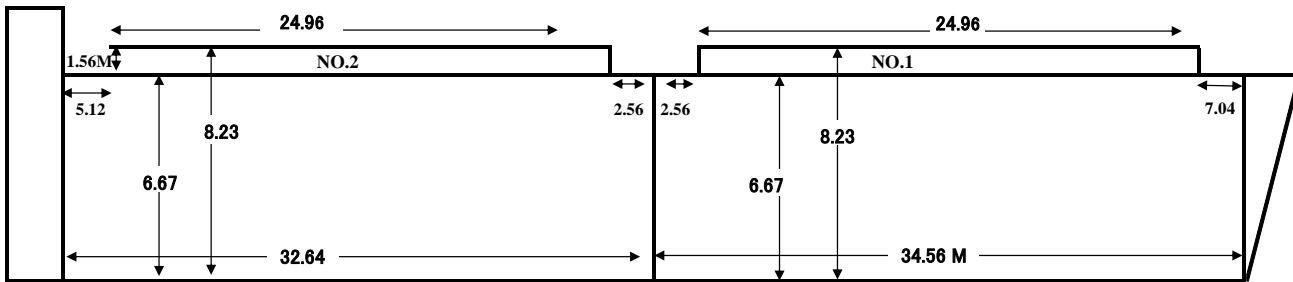

MV "EMC FAMILY"	
TYPE	SINGLE DEKER
IMO NUMBER	9995492
CALL SIGN	3E5028
BUILT	2023
FLAG	PANAMA
GROSS TON	3,225
NET TON	2,025
DEAD WEIGHT	5,300
GRAIN (M3)	7,500
BALE (M3)	7,300
LOA	95.90
BREADTH	16.20
DEPTH	7.53
DRAFT	5.80
HATCH SIZE	H1: 24.96 x 11.80 H2: 24.96 x 11.80
CLASS	ICS
P&I	SKULD

MIDSHIP SECTION