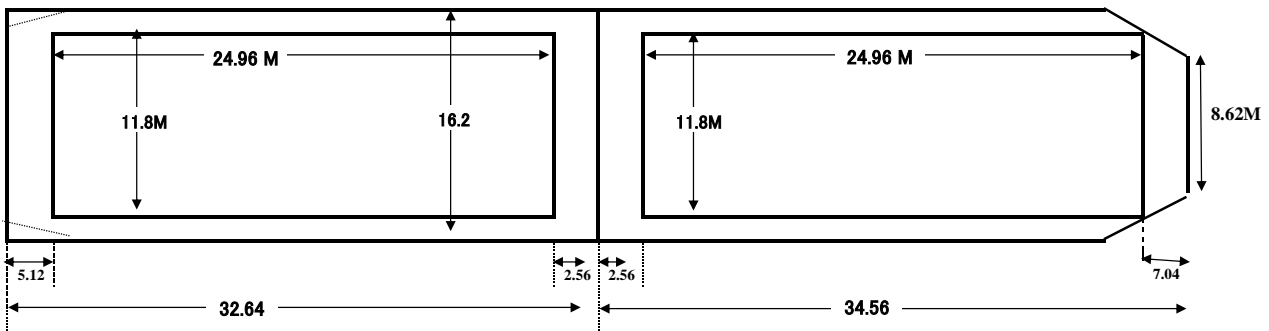

MV "EMC FAMILY"	
TYPE	SINGLE DEKER
IMO NUMBER	9995492
CALL SIGN	3E5028
BUILT	2023
FLAG	PANAMA
GROSS TON	3,225
NET TON	2,025
DEAD WEIGHT	5,300
GRAIN (M3)	7,500
BALE (M3)	7,300
LOA	95.90
BREADTH	16.20
DEPTH	7.53
DRAFT	5.80
HATCH SIZE	H1: 24.96 x 11.80 H2: 24.96 x 11.80
CLASS	ICS
P&I	SKULD

MIDSHIP SECTION