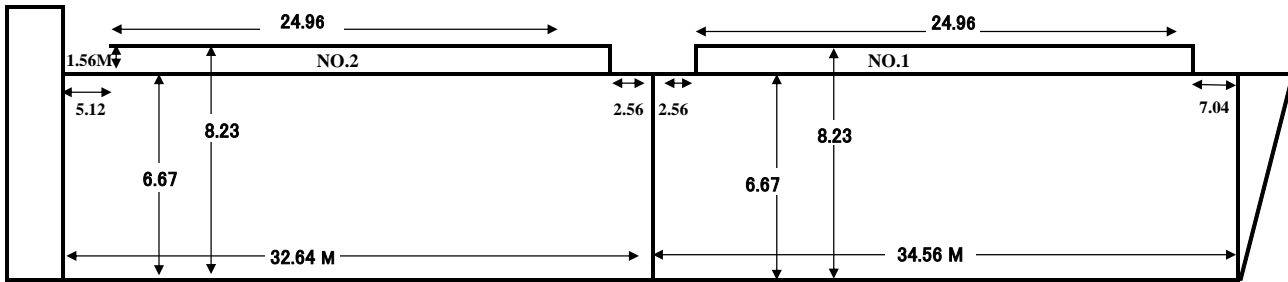

MV "EMC FIRST"	
TYPE	SINGLE DECKER
IMO NUMBER	9982665
CALL SIGN	3E22276
BUILT	2023
FLAG	PANAMA
GROSS TON	3,225
NET TON	2,025
DEAD WEIGHT	5,300
GRAIN (M3)	7,500
BALE (M3)	7,300
LOA	95.90
BREADTH	16.20
DEPTH	7.53
DRAFT	5.80
HATCH SIZE	H1: 24.96 x 11.80 H2: 24.96 x 11.80
CLASS	ICS
P&I	SKULD

MIDSHIP SECTION