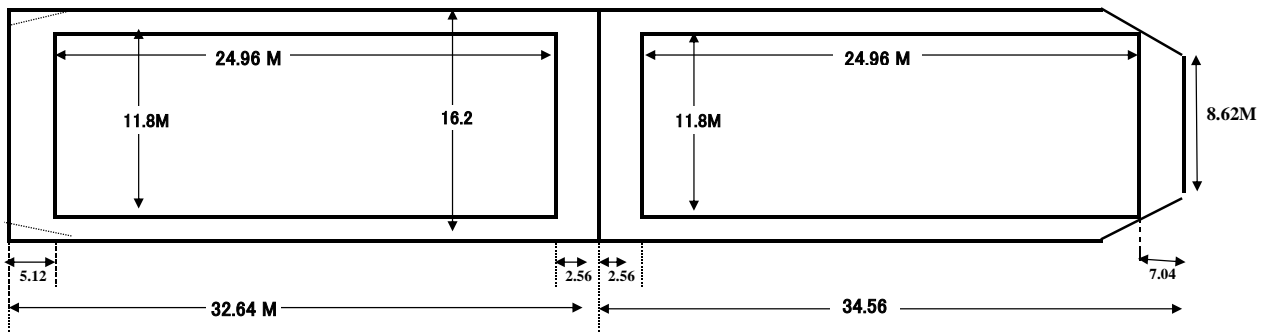

MV "EMC FIRST"	
TYPE	SINGLE DECKER
IMO NUMBER	9982665
CALL SIGN	3E22276
BUILT	2023
FLAG	PANAMA
GROSS TON	3,225
NET TON	2,025
DEAD WEIGHT	5,300
GRAIN (M3)	7,500
BALE (M3)	7,300
LOA	95.90
BREADTH	16.20
DEPTH	7.53
DRAFT	5.80
HATCH SIZE	H1: 24.96 x 11.80 H2: 24.96 x 11.80
CLASS	ICS
P&I	SKULD

MIDSHIP SECTION